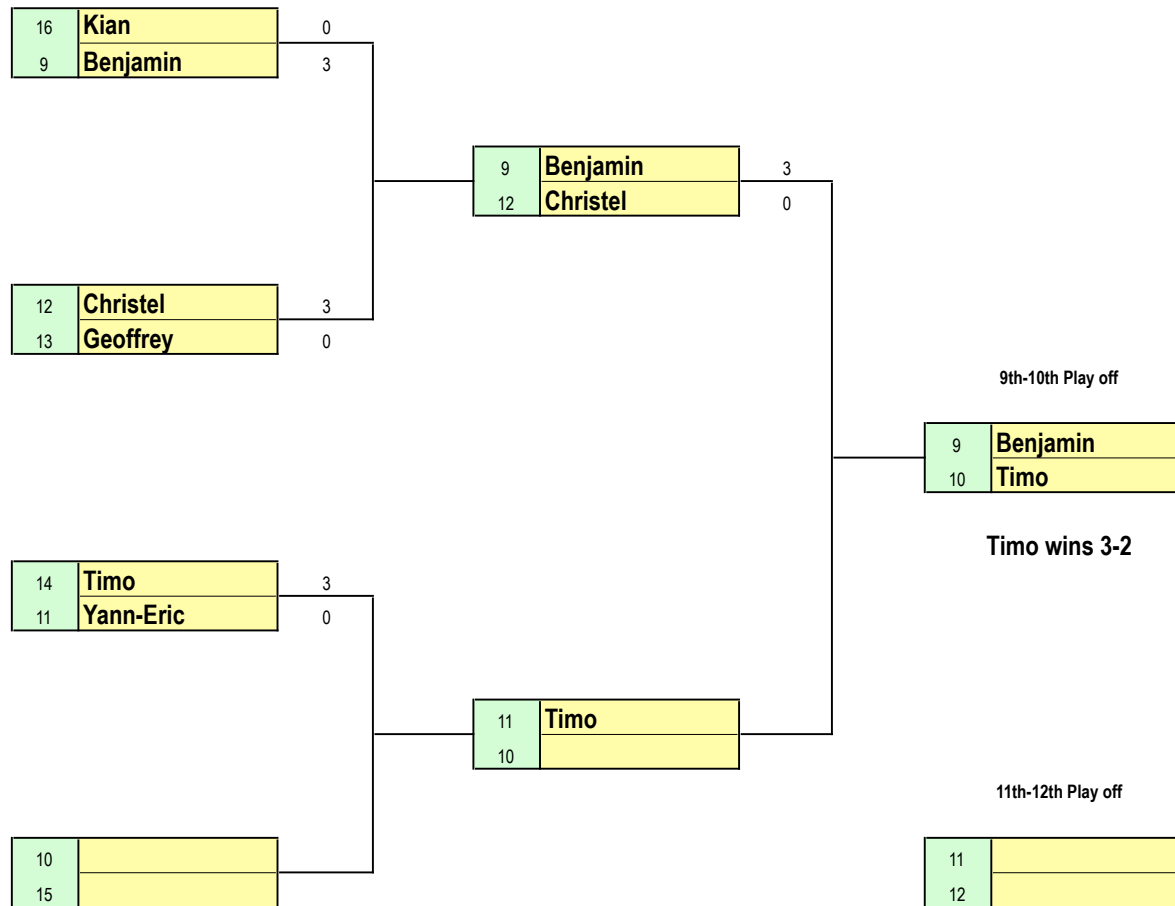

Squash Open 2008

ETTELBRUCK

CD-Draw Plate