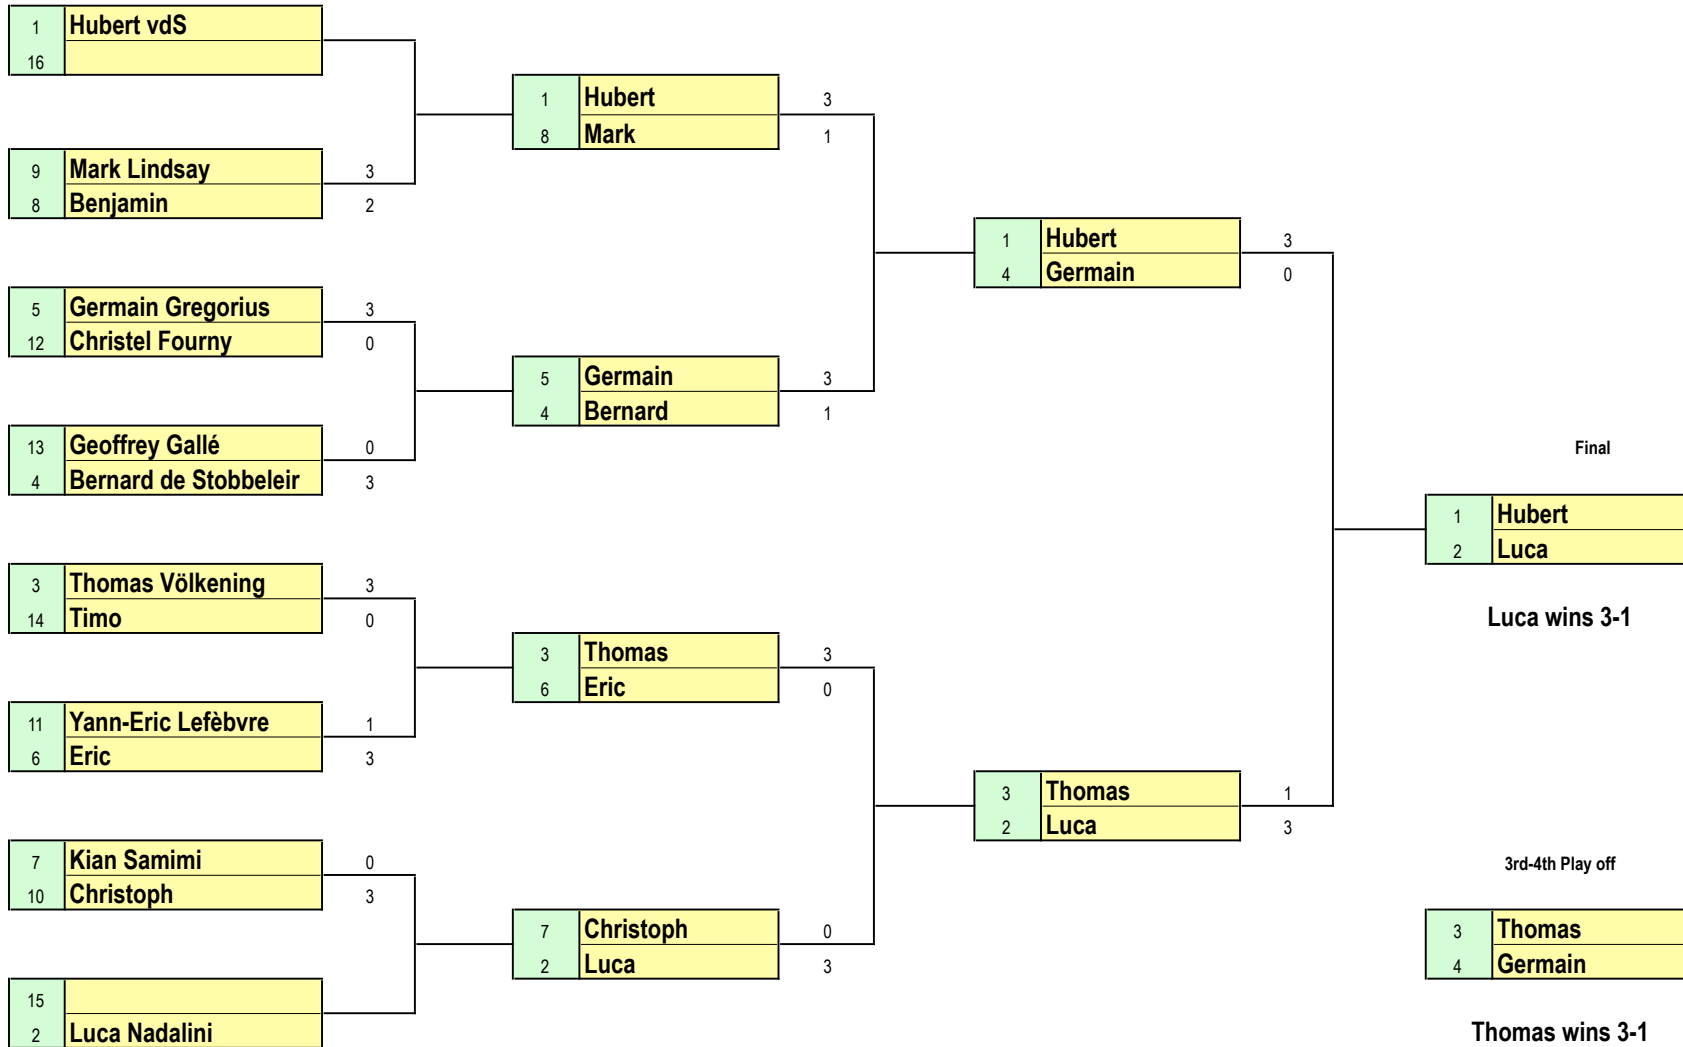

Squash Open 2008

ETTELBRUCK

CD-Draw