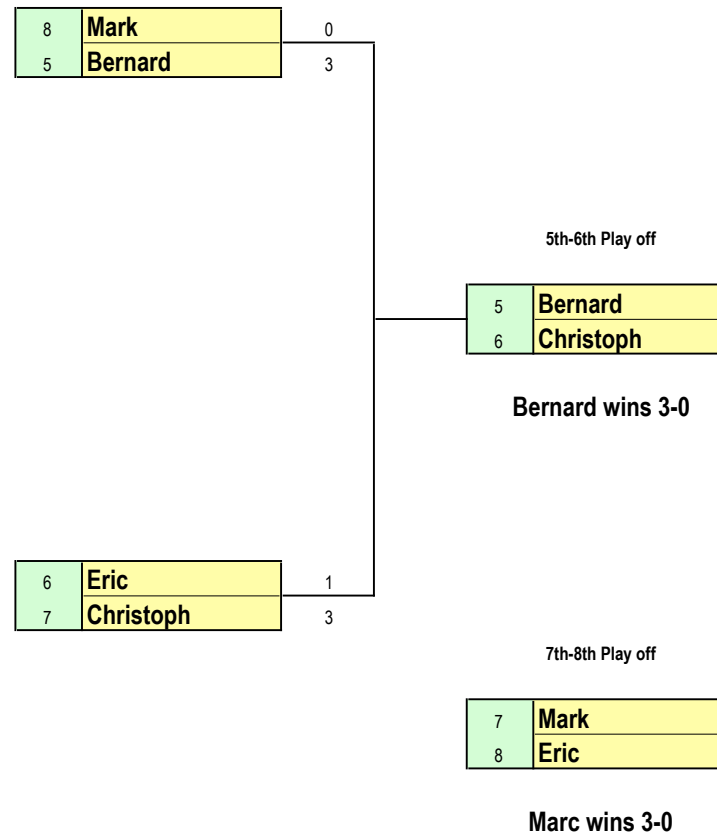

Squash Open 2008

ETTELBRUCK

CD-Draw Classic - Plate